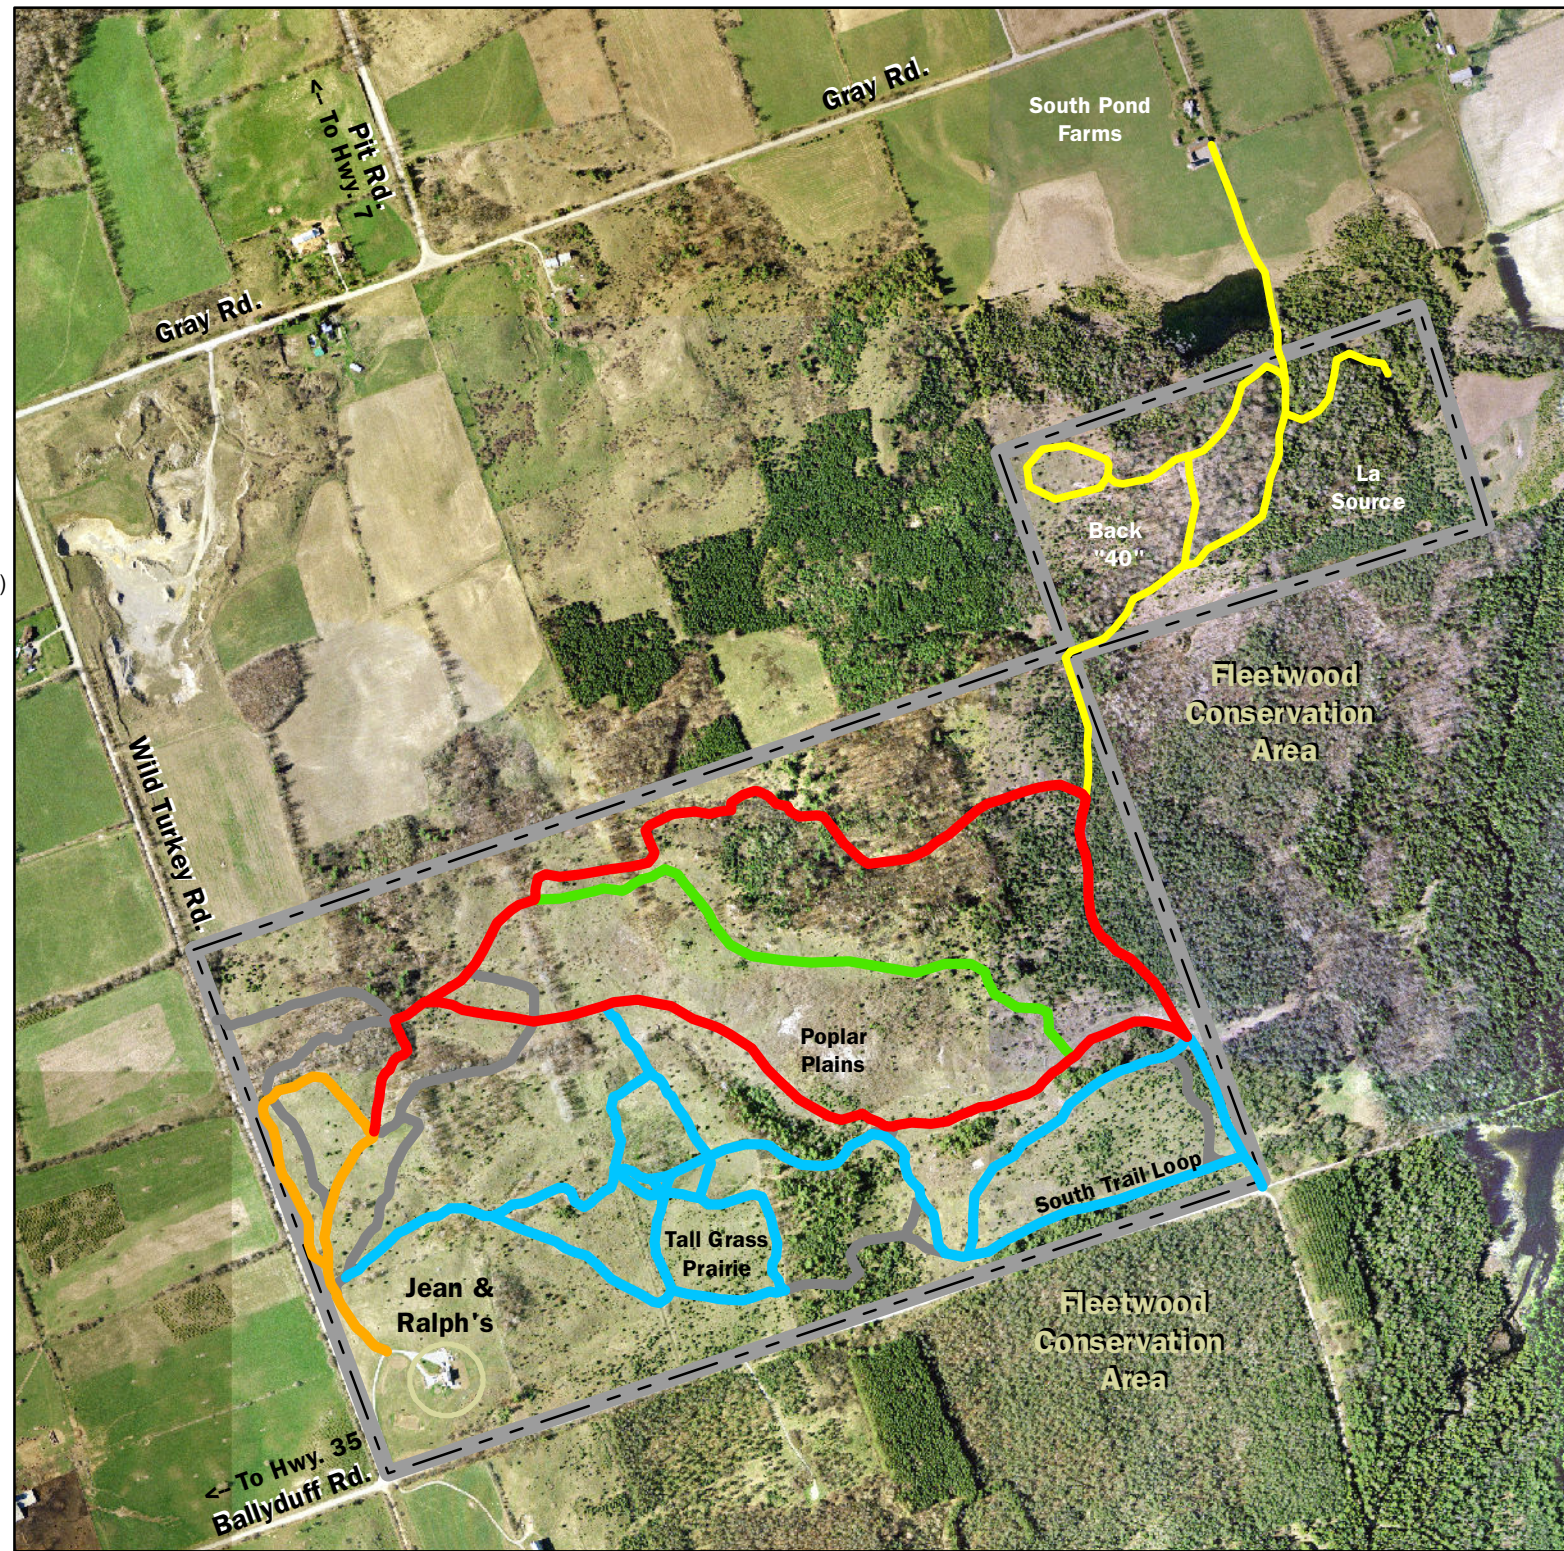

# Ballyduff Trails

- Red - North Trail Loop (2.3km)
- Blue - Homestead Hill, Prairie & South Trail (2.4km)
- Yellow - Back 40 (1.3km)
- Green - Poplar Plains (0.6km)
- Orange - Top-side Loop (0.5km)
- Other Trails

This map is illustrative only. Do not rely on it as being a precise indicator of privately-owned land, routes, locations of features, nor as a guide to navigation. This is not a plan of survey.

**KAWARTHA LAND TRUST**  
 Protecting the land you love.