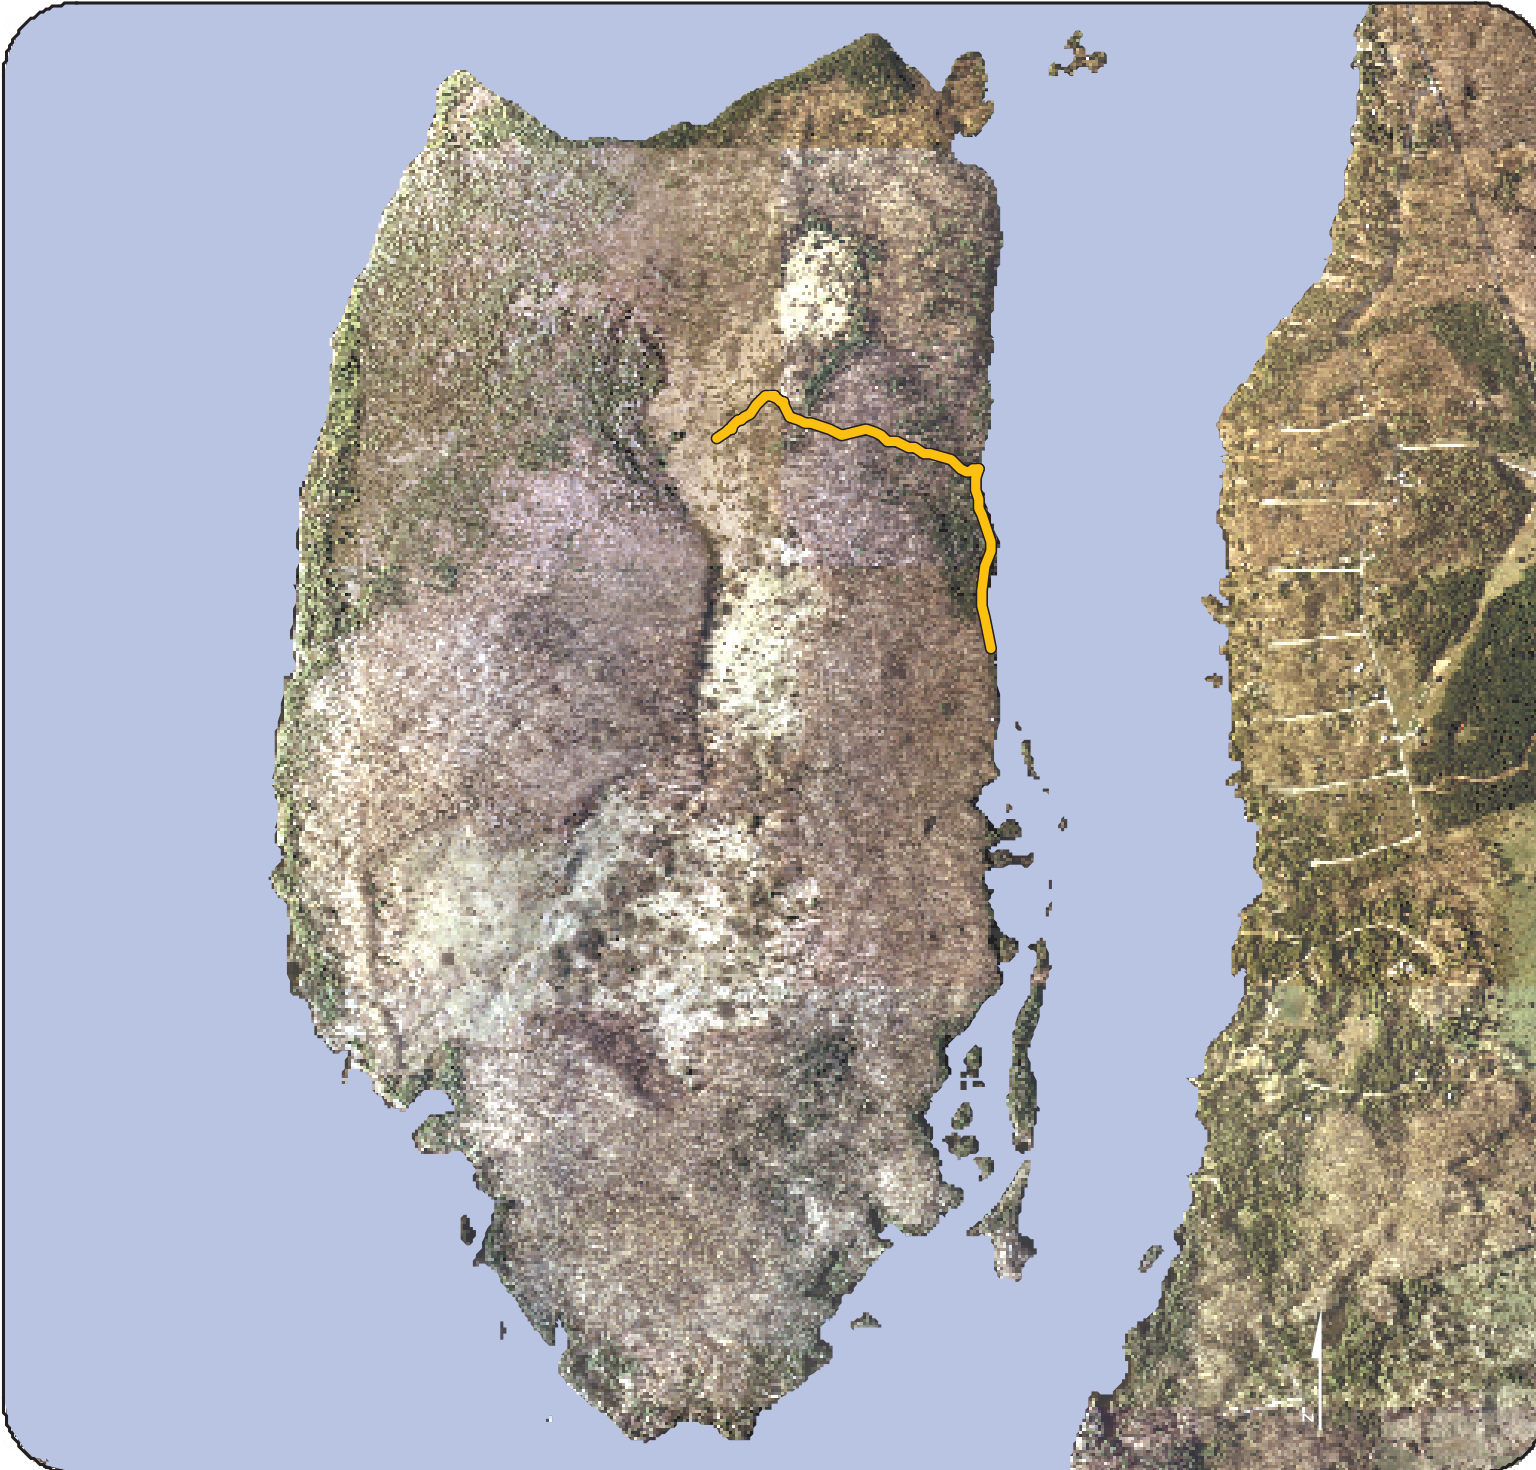

Big (Boyd/Chiminis) Island and Trail

-  You Are Here
-  Trail - 1.2 km
-  Water

Use at your own risk.

Please tread lightly, stay on the trails, and respect all signs. Enjoy!

Kawartha Land Trust
info@kawarthalandtrust.org
705.743.5599

Data supplied under license by the Ontario Ministry of Natural Resources and Natural Resources Canada.

This map is illustrative only. Do not rely on it as being a precise indicator of privately-owned land, routes, location of features, nor as a guide to navigation. This is not a plan of survey.